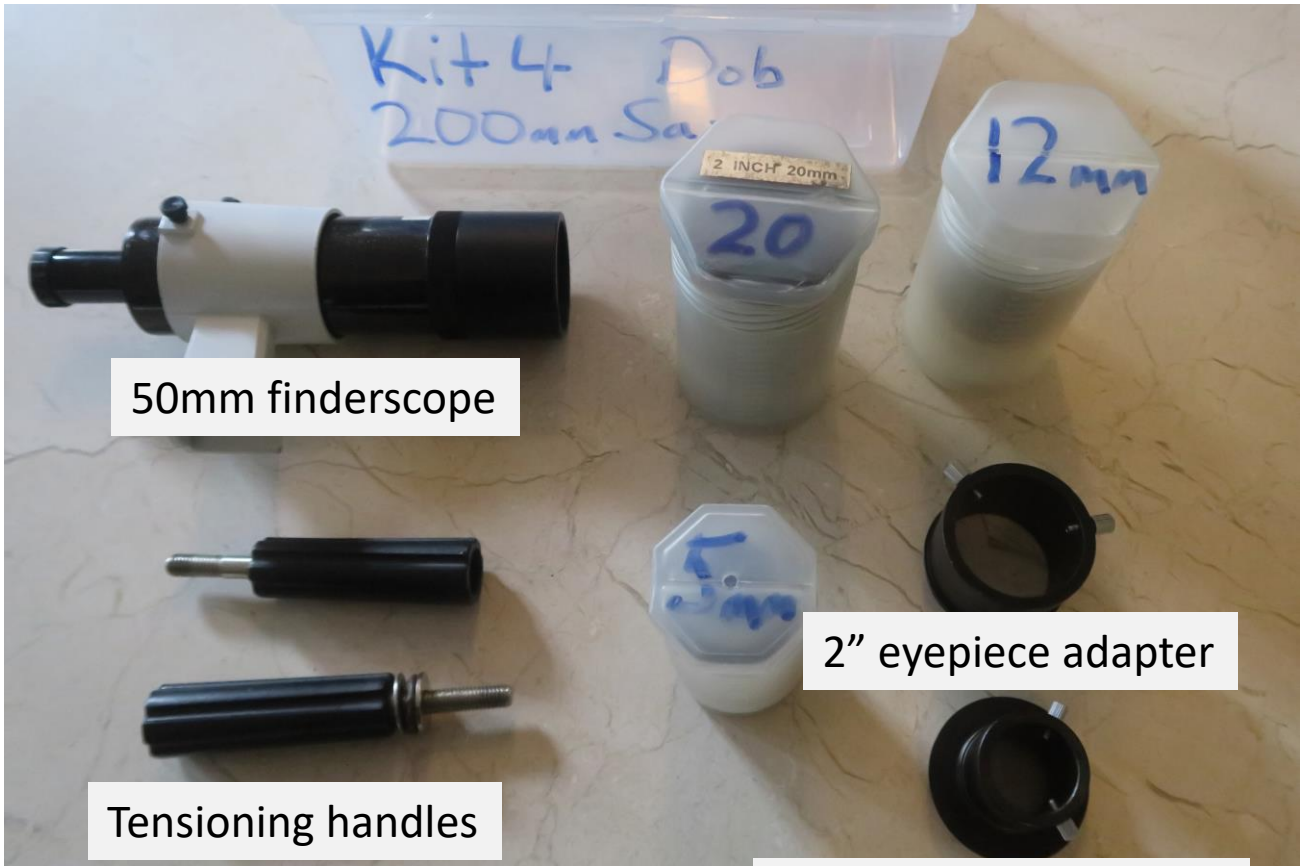

BAS Loan Equipment Kit 4 Saxon 200mm Dobsonian Telescope

Kit 4 comprises:

1. Saxon 200mm aperture, collapsible tube, Dobsonian telescope.
Optical tube; Alt/Az base board. Engraved on tube base – *BAS T001*
 2. EVA foam light shroud
 3. Two tensioning handles
 4. 50mm finderscope
 5. Single tube dust cover (second cover is foam)
 6. Focuser with base adapter ring
 7. 1.25" eyepiece adapter
 8. 2" eyepiece adapter
- Three eyepieces:
9. UW80 20mm 2" eyepiece
 10. Meade 12mm 1.25" eyepiece
 11. SkyWatcher 5mm 1.25" eyepiece, with twist barrel focusing

Engraved - BAS T001

Focuser with base adapter ring

50mm finderscope

2" eyepiece adapter

Tensioning handles

1.25" eyepiece adapter

UW80 20mm 2" eyepiece

Meade 12mm 1.25" eyepiece

SkyWatcher 5mm 1.25" eyepiece
With twist barrel focusing